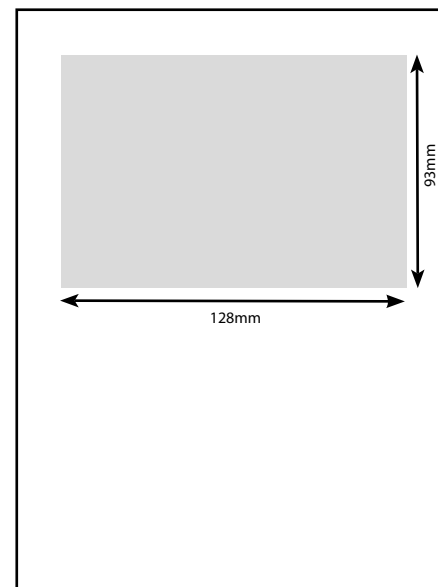

PLEASE NOTE:

Bespoke Sponsorship Packages are available by negotiation.

Ringside Banner recommended size - 3 metres wide x 1 metre high.
Larger sizes may be displayed subject to agreement with the Show Director.

Sunday 24th June 2018

FULL PAGE

190mm deep x 128mm wide
4 colour process (CMYK)

Files accepted as high resolution*
jpeg, tif, eps or pdf.

HALF PAGE

93mm deep x 128mm wide
4 colour process (CMYK)

Files accepted as high resolution*
jpeg, tif, eps or pdf.